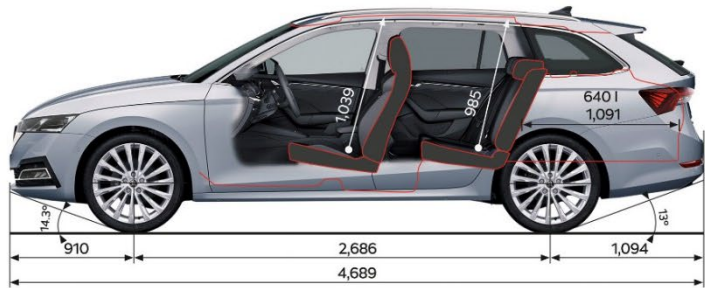

Škoda reserves the right to make changes to specifications, colours and prices without notice. Whilst we make every effort to ensure that specifications are accurate at the time of publication, you should always check with your Škoda dealer for the latest information.

✓ = Standard -- = Not available

Updated November 2024

Page 3 of 3