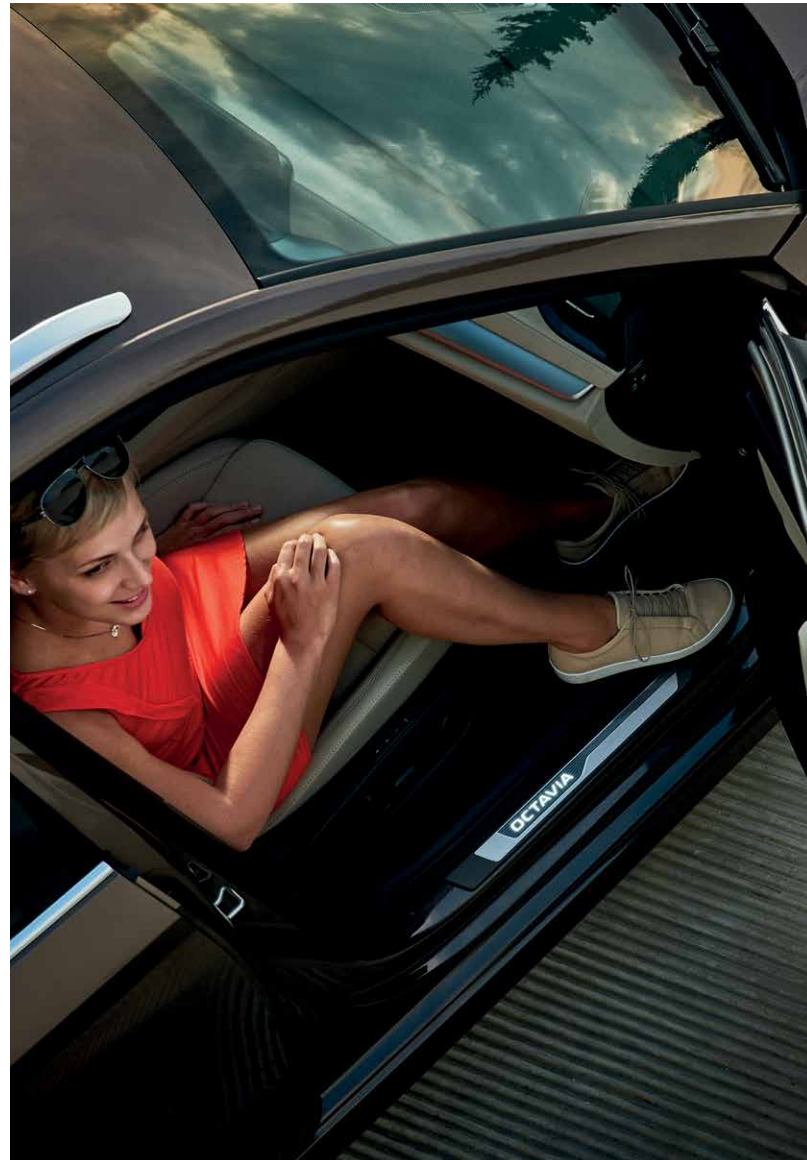

Decorative door sill strips – illuminated

5E3 071 300