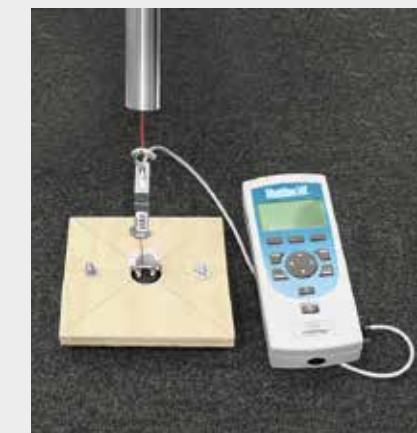

Testing of fixing element strength