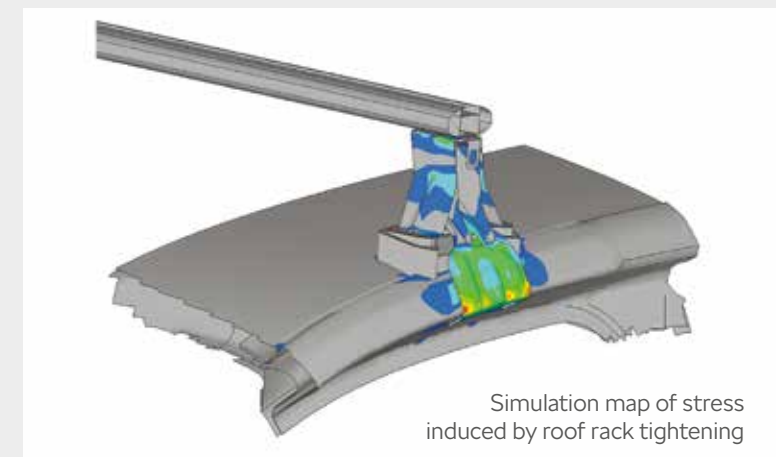

Simulation map of stress induced by roof rack tightening

The racks undergo a number of demanding tests. Their resistance to corrosion, loading capacity, strength and durability are tested in various conditions, as well as the subsequent water tightness of the car after their installation. During the so called City Crash test, a rack loaded with 90 kg must remain on the car body under a force of approximately 12G lasting for 50 milliseconds (impact simulation).