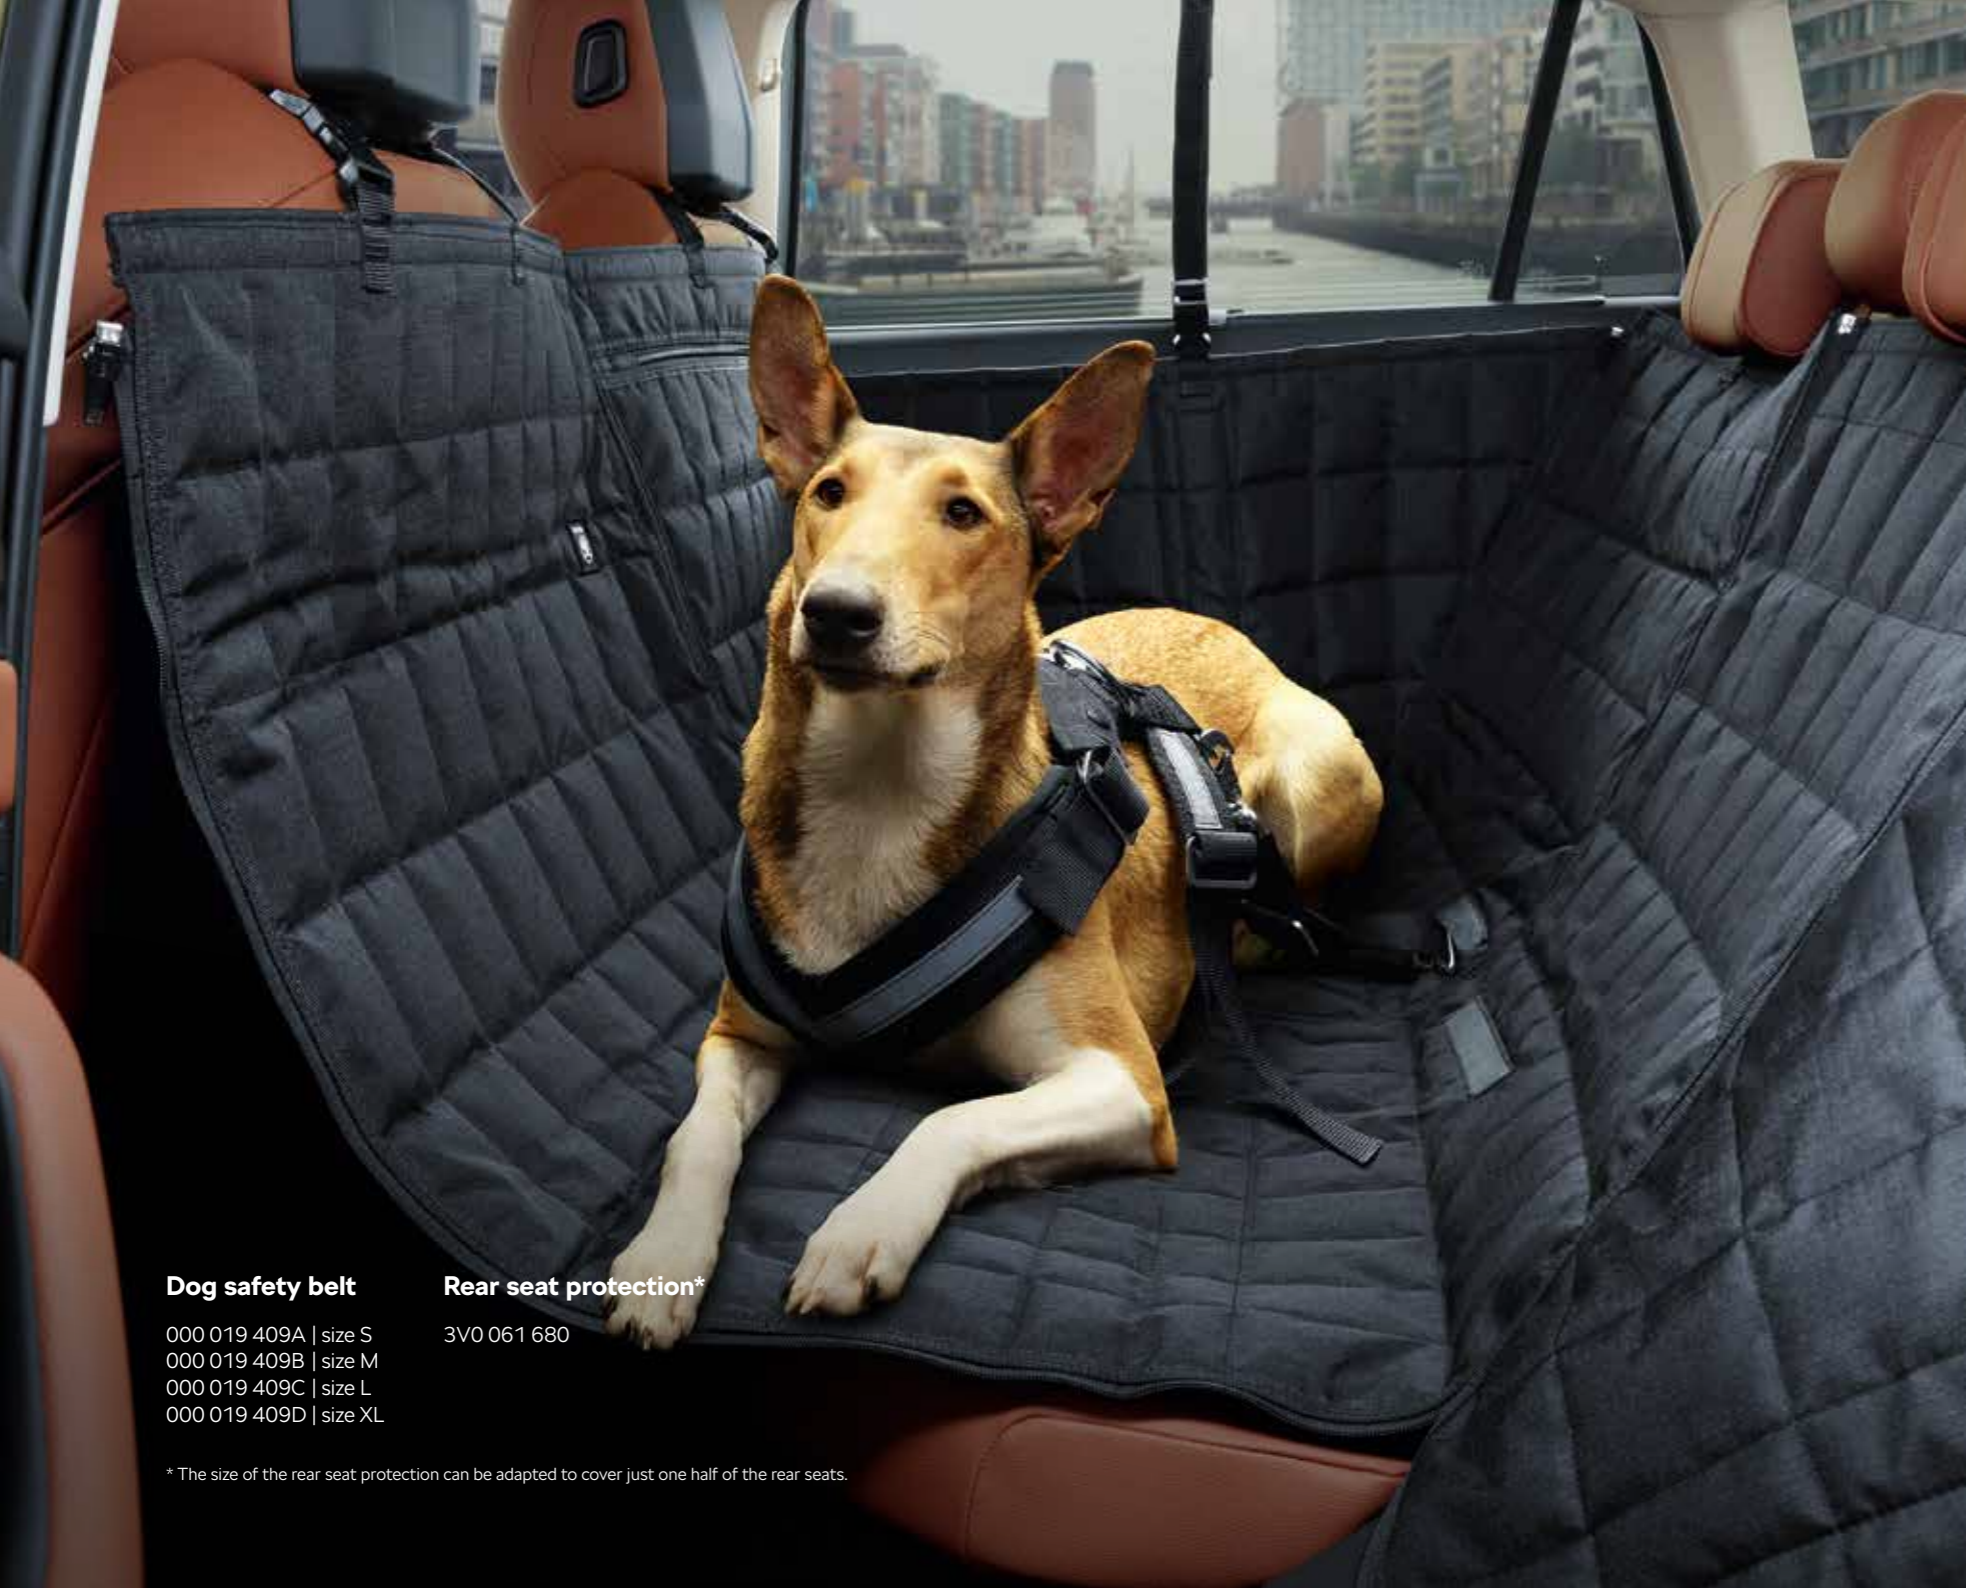

Dog safety belt

000 019 409A | size S
000 019 409B | size M
000 019 409C | size L
000 019 409D | size XL

Rear seat protection*

3V0 061 680

* The size of the rear seat protection can be adapted to cover just one half of the rear seats.