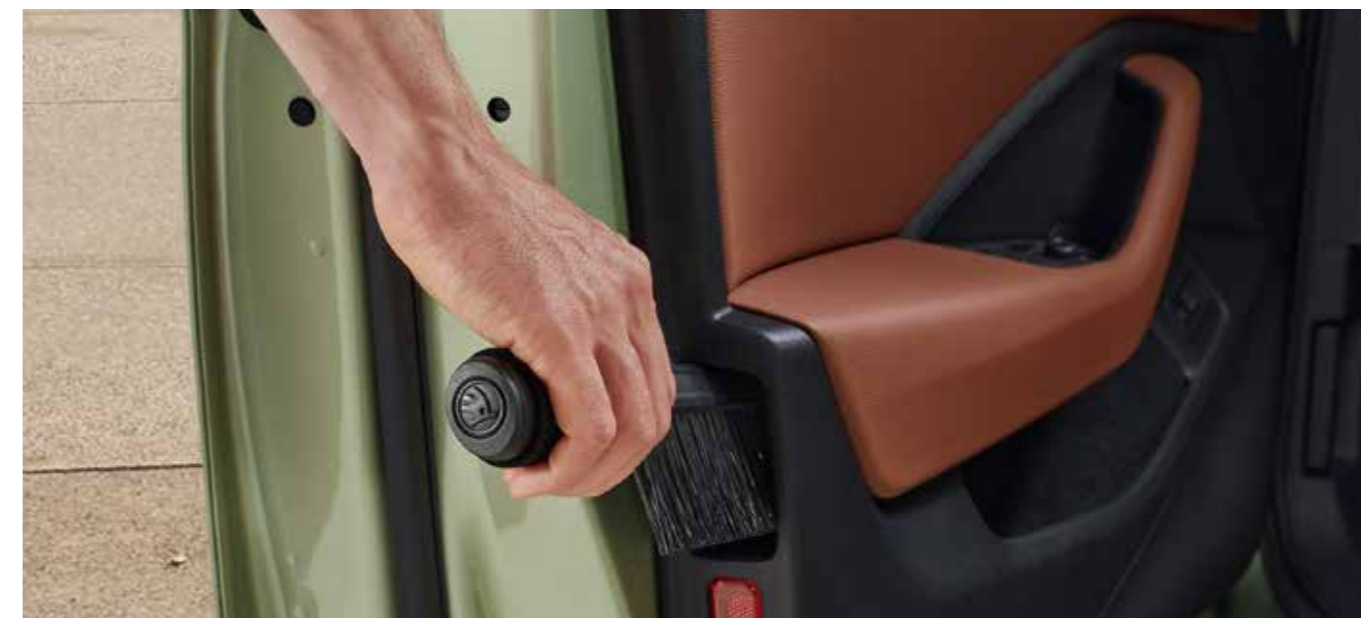

3P0 075 101 | Combi
3P3 075 101 | Limo

International content shown. Please contact your local Škoda dealer to confirm compatibility and availability.

Ice scraper

5E0 096 010

Umbrella

3P0 087 600

Brush

5E3 096 011