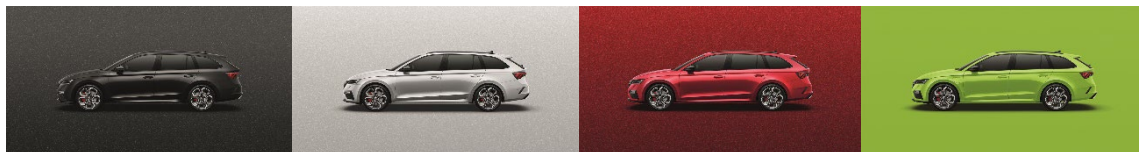

Packages

Style plus pack - leather ergonomic comfort seat with ventilation, heads up display, heated rear seat, triple zone AC	\$5450	-
RS plus pack – Split leather ergonomic comfort seat, heads up display, heated rear seat, triple zone AC, black polished tailpipe, adaptive suspension DCC, 19" alloy wheels Altair anthracite gloss	-	\$6450

Alloy wheels

17" alloy wheels – Rotare aero silver wheels	✓	-
18" alloy wheels - Comet, black with bright machining	-	✓

Moon White
Metallic

Race Blue
Metallic

Graphite Grey
Metallic

Lava Blue
Metallic (Style only)

Phoenix orange
Metallic (+\$1,000)

Magic Black
Metallic

Brilliant Silver
Metallic

Velvet Red
Metallic (+\$1,000)

Mamba Green
Uni (RS only)

17" Rotare alloy wheels

18" Comet alloy wheels

Škoda reserves the right to make changes to specifications, colours and prices without notice. Whilst we make every effort to ensure that specifications are accurate at the time of publication, you should always check with your Škoda dealer for the latest information.