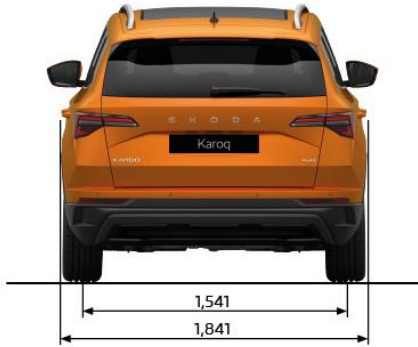

Škoda reserves the right to make changes to specifications, colours and prices without notice. While we make every effort to ensure that specifications are accurate at the time of publication, you should always check with your Škoda dealer for the latest information.

✓ = Standard   -- = Not available

Updated May 2024

Page 3 of 3