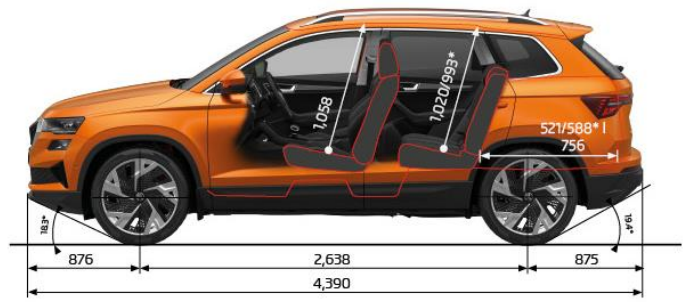

Škoda reserves the right to make changes to specifications, colours and prices without notice. While we make every effort to ensure that specifications are accurate at the time of publication, you should always check with your Škoda dealer for the latest information.

✓ = Standard   -- = Not available

Updated May 2024

Page 3 of 3