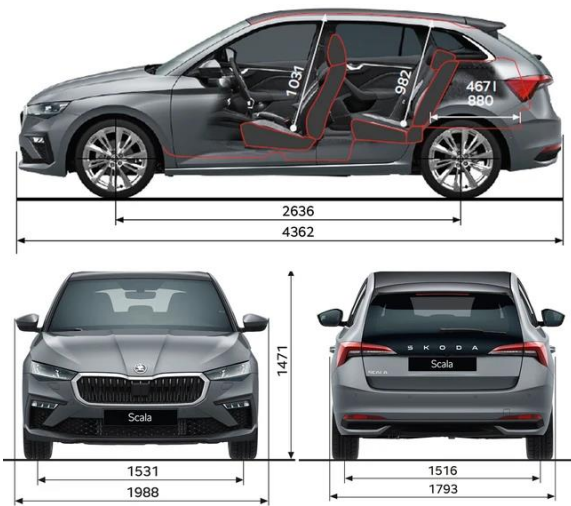

Candy White
Uni

Energy Blue
Uni

Steel Grey
Uni