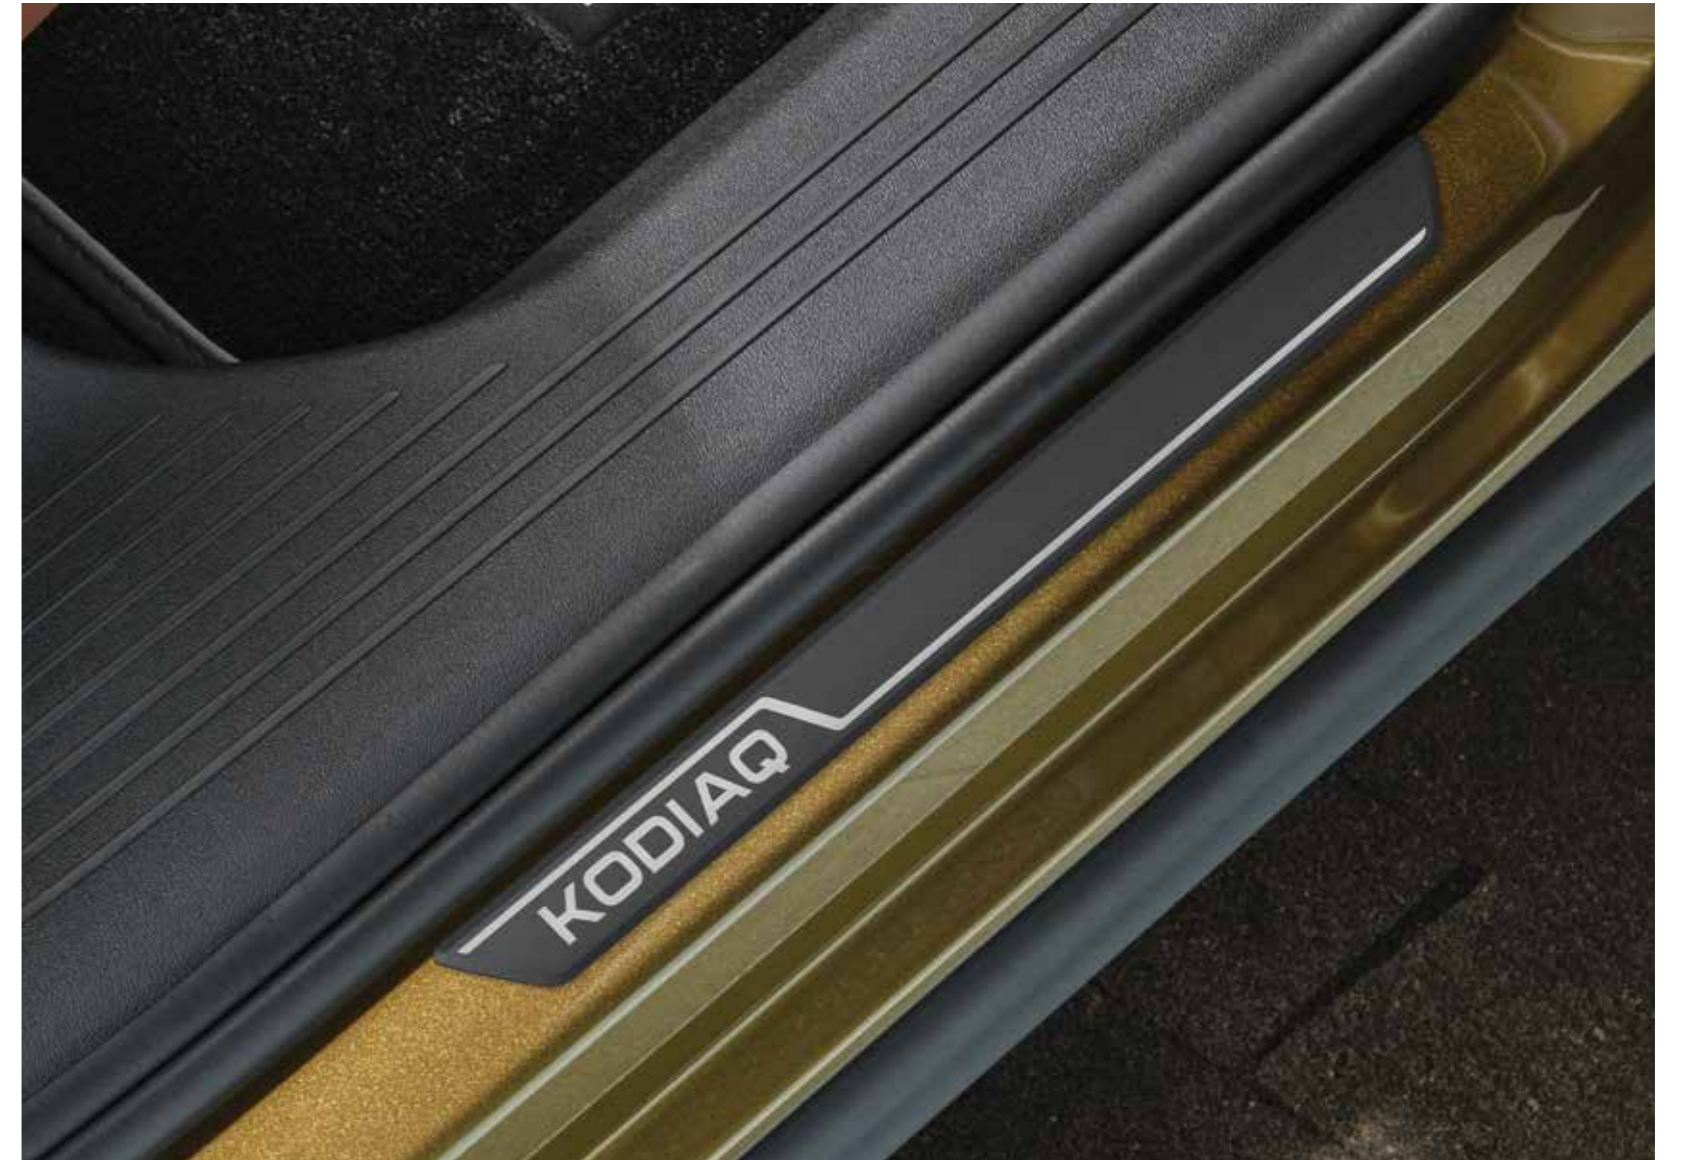

Decorative door sill strips – rear

57H 071 303C | black

International content shown. Please contact your local Škoda dealer to confirm compatibility and availability.