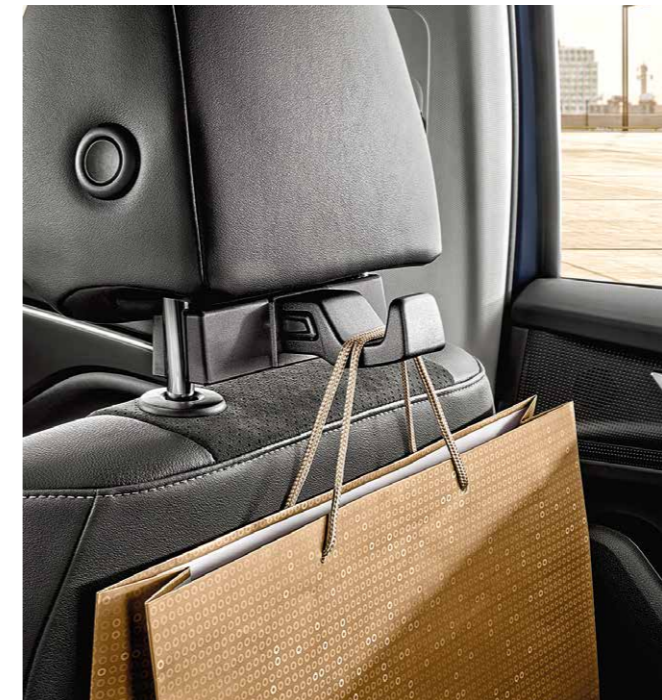

Smart holder – hanger

000 061 127F

Comfort Pack

000 061 122E

- Smart holder – multimedia holder
- Smart holder – hook
- Smart holder – hanger
- Smart holder – adapter
- Door panel bin (black)

Comfort Park life

000 061 122N | without door panel bin