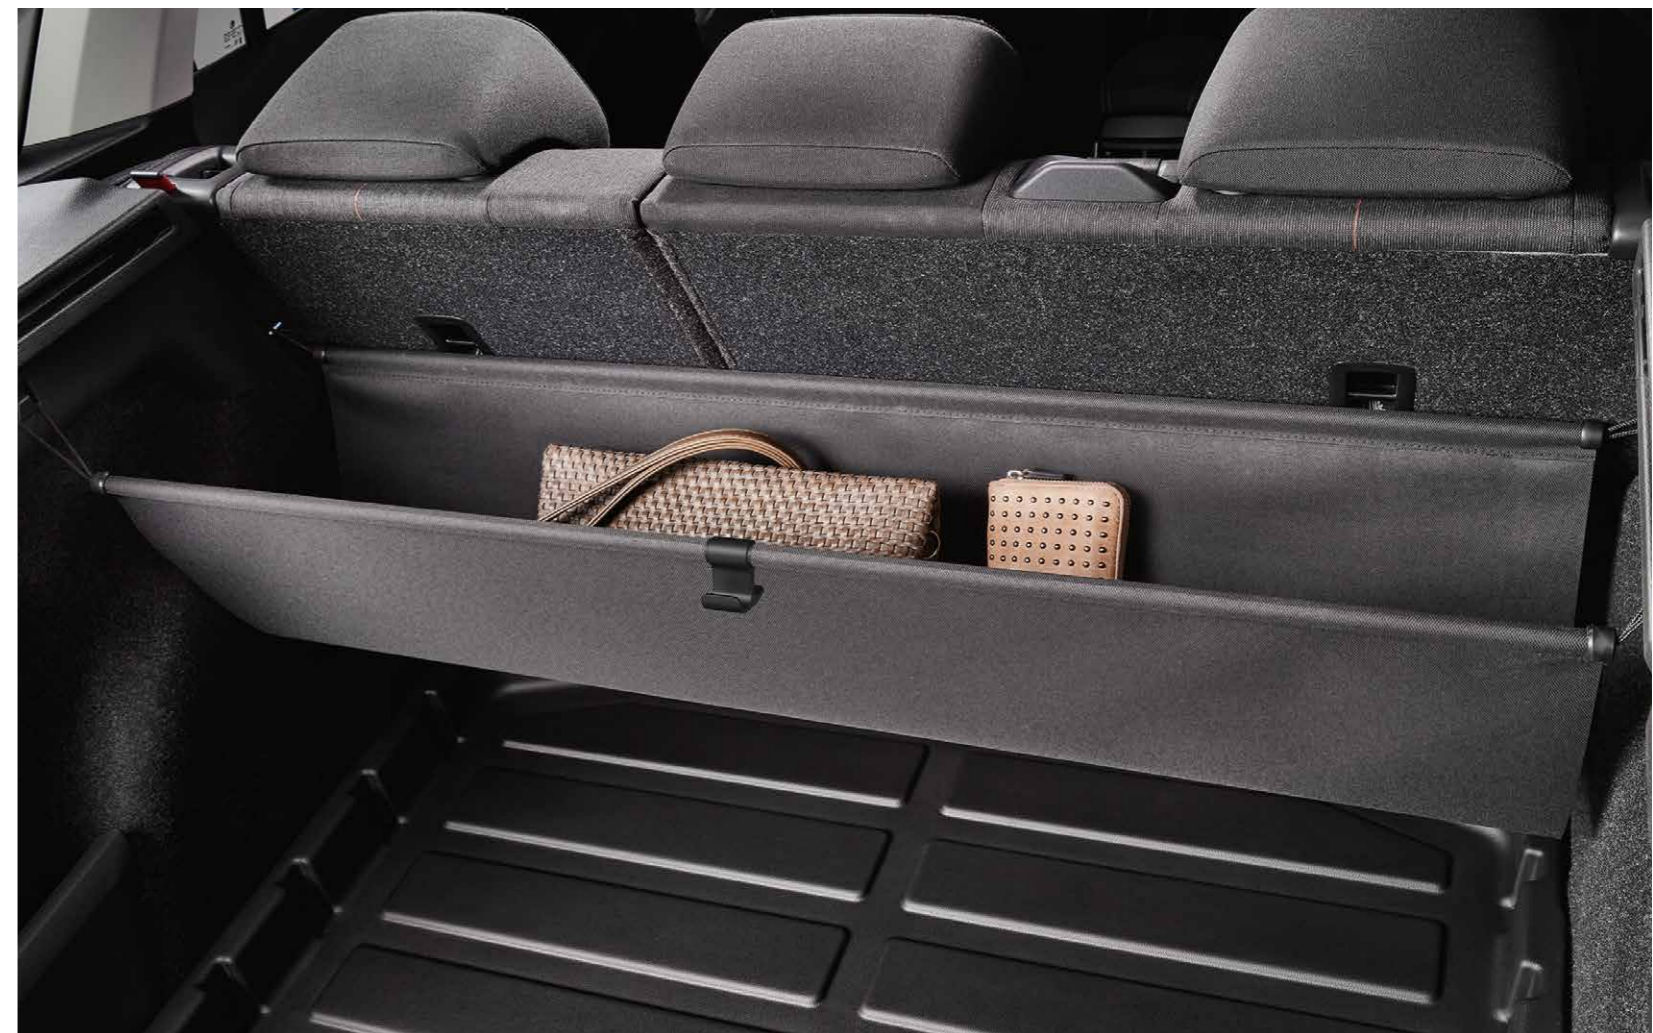

### Protective boot liner

657 061 160A | basic  
floor

657 061 160 | variable  
boot floor

Some items are not held in stock. Contact your local Škoda Dealer for more details.

**Netting system**

657 065 110 | grey  
657 065 110A | black  
657 065 110C | black  
(for false boot floor)  
657 065 110B | red  
657 065 110D | copper