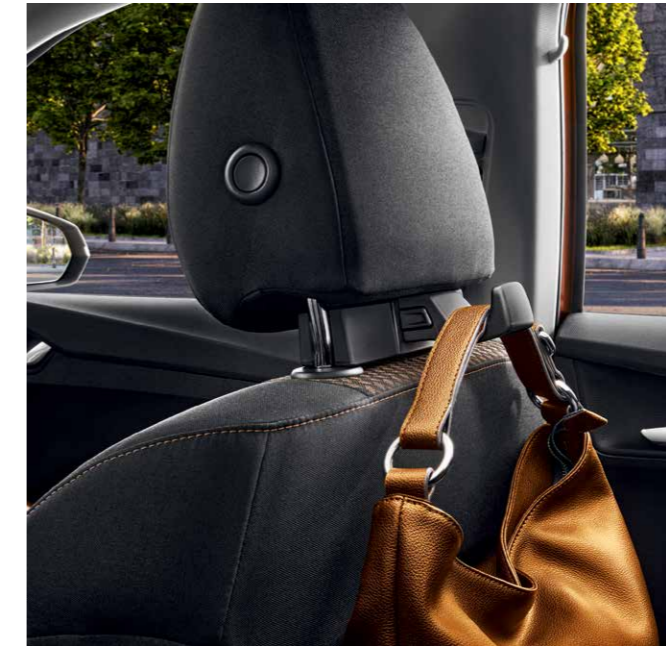

Smart holder – hanger

000 061 127F

Comfort Pack

000 061 122E

- Smart holder – multimedia holder
- Smart holder – hook
- Smart holder – hanger
- Smart holder – adapter
- Door panel bin (black)

Comfort Park life

000 061 122N | without door panel bin