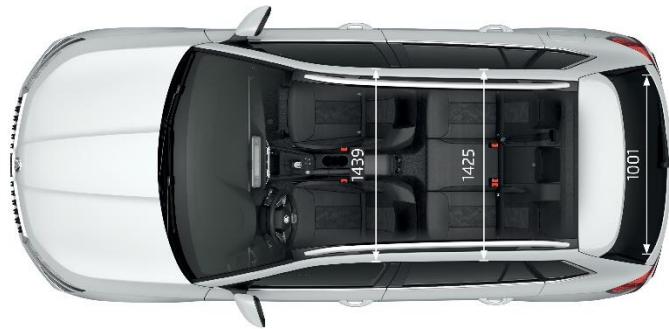

S

Škoda reserves the right to make changes to specifications, colours and prices without notice. While we make every effort to ensure that specifications are accurate at the time of publication, you should always check with your Škoda dealer for the latest information.

✓ = Standard   -- = Not available

Updated August 2024

Page 3 of 3