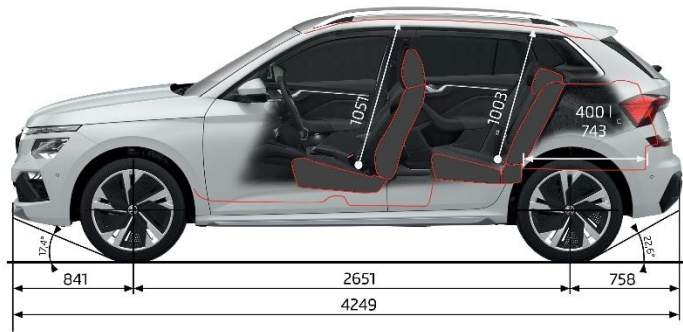

S

Škoda reserves the right to make changes to specifications, colours and prices without notice. While we make every effort to ensure that specifications are accurate at the time of publication, you should always check with your Škoda dealer for the latest information.

✓ = Standard   -- = Not available

Updated August 2024

Page 3 of 3