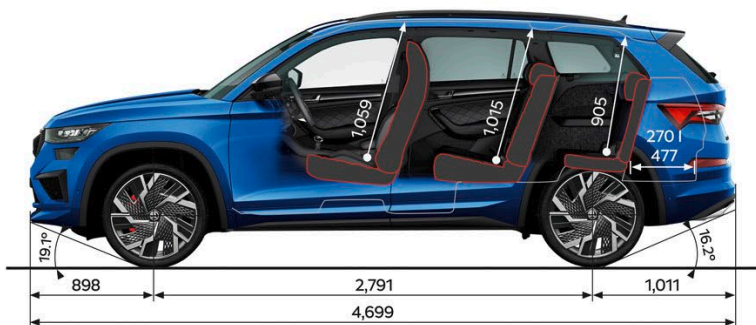

Škoda reserves the right to make changes to specifications, colours and prices without notice. Whilst we make every effort to ensure that specifications are accurate at the time of publication, you should always check with your Škoda dealer for the latest information.

✓ = Standard -- = Not available

Updated November 2024

Page 3 of 3