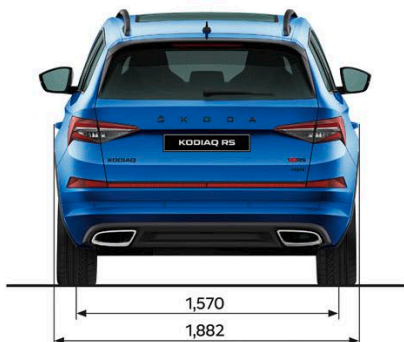

Škoda reserves the right to make changes to specifications, colours and prices without notice. Whilst we make every effort to ensure that specifications are accurate at the time of publication, you should always check with your Škoda dealer for the latest information.

✓ = Standard -- = Not available

Updated November 2024

Page 3 of 3