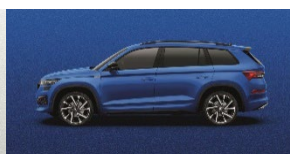

Race Blue
Metallic