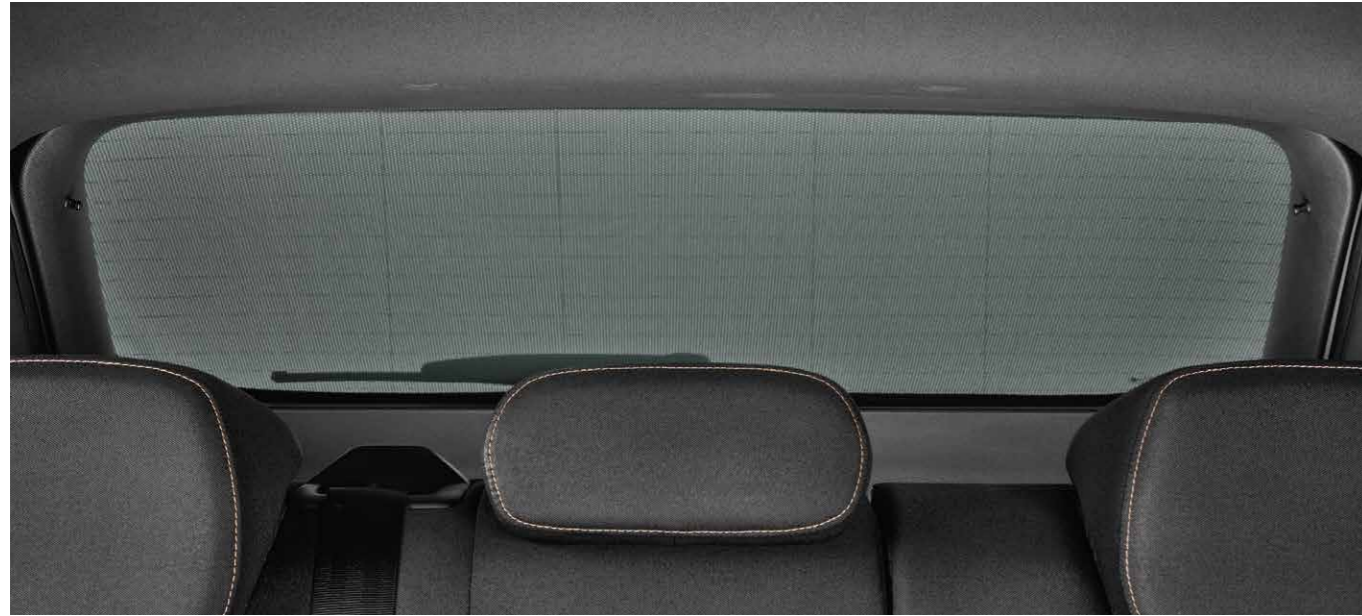

All weather mat over tunnel

654 061 580

Footrest “Lounge step”

000 061 141A | 2-piece set

Some items are not held in stock. Contact your local Škoda Dealer for more details.

**Sun shade –
tailgate and boot
side windows**