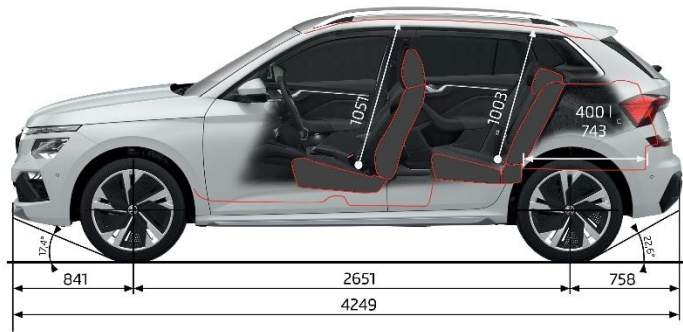

S

Škoda reserves the right to make changes to specifications, colours and prices without notice. While we make every effort to ensure that specifications are accurate at the time of publication, you should always check with your Škoda dealer for the latest information.

✓ = Standard   -- = Not available

Updated March 2025

Page 3 of 3