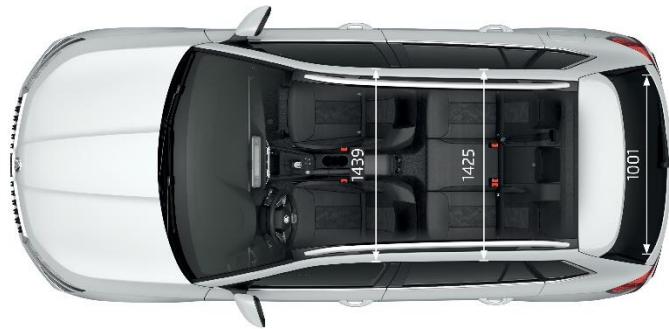

S

Škoda reserves the right to make changes to specifications, colours and prices without notice. While we make every effort to ensure that specifications are accurate at the time of publication, you should always check with your Škoda dealer for the latest information.

✓ = Standard   -- = Not available

Updated March 2025

Page 3 of 3