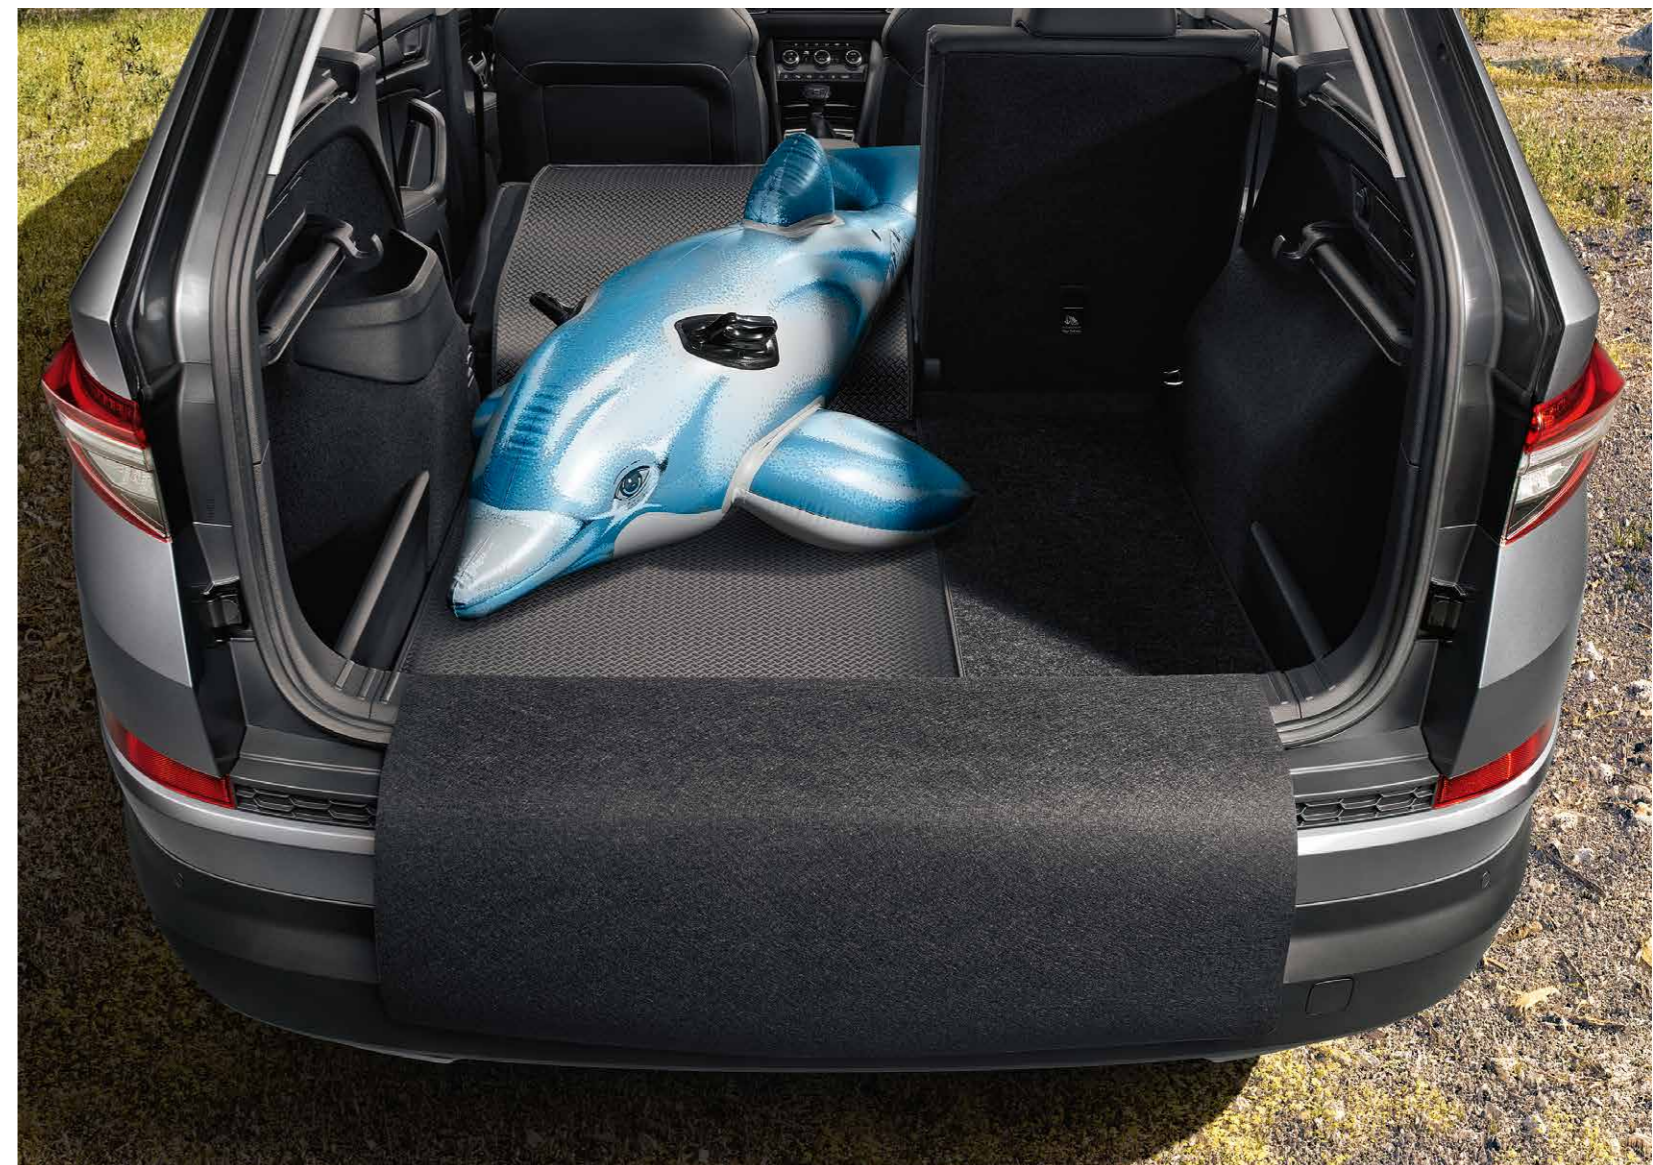

Some items are not held in stock. Contact your local Škoda Dealer for more details.

**Universal fixing elements**

6V0 061 104

**Double-sided boot mat – foldable**

565 061 210 | for 5-seater

Some items are not held in stock. Contact your local Škoda Dealer for more details.