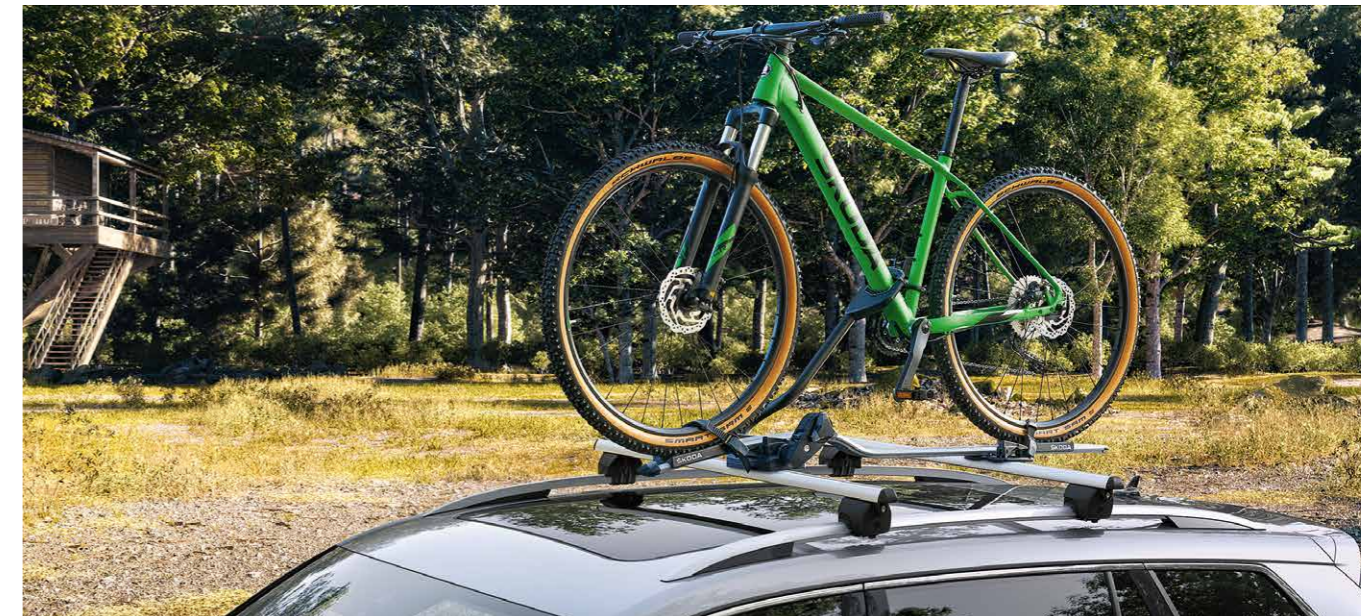

**Transverse roof rack**

565 071 151

ASSEMBLY  
MANUAL

Some items are not held in stock. Contact your local Škoda Dealer for more details.

**Ski and snowboard rack**

000 071 129AA

**Ski and snowboard rack – slide-out**