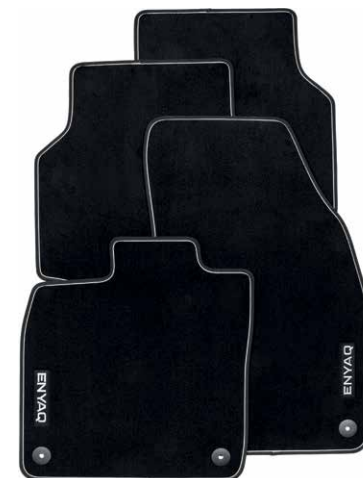

5LG 075 111

Mud flaps – rear

5LG 075 101

Some items are not held in stock. Contact your local Škoda Dealer for more details.

Protective door sill foils – transparent

5LA 071 310 | front
5LA 071 310A | rear