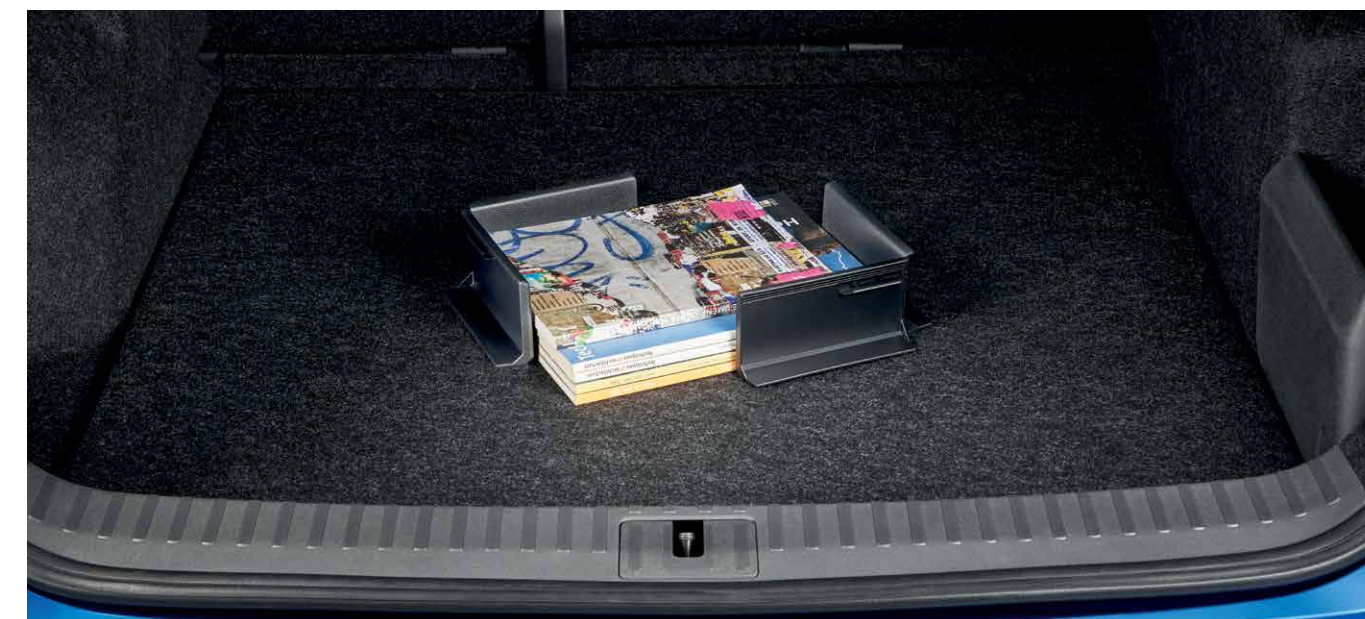

**Universal fixing
elements**

6V0 061 104

Some items are not held in stock. Contact your local Škoda Dealer for more details.