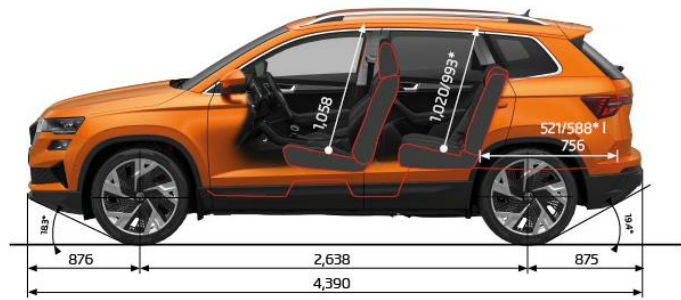

Škoda reserves the right to make changes to specifications, colours and prices without notice. While we make every effort to ensure that specifications are accurate at the time of publication, you should always check with your Škoda dealer for the latest information.

✓ = Standard   -- = Not available

Updated August 2024

Page 3 of 3