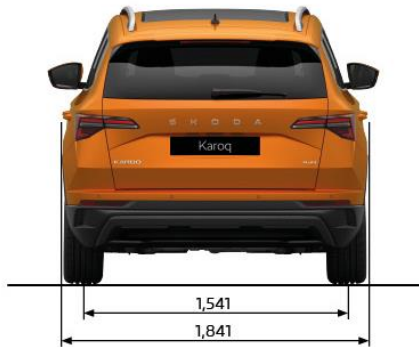

Škoda reserves the right to make changes to specifications, colours and prices without notice. While we make every effort to ensure that specifications are accurate at the time of publication, you should always check with your Škoda dealer for the latest information.

✓ = Standard   -- = Not available

Updated August 2024

Page 3 of 3