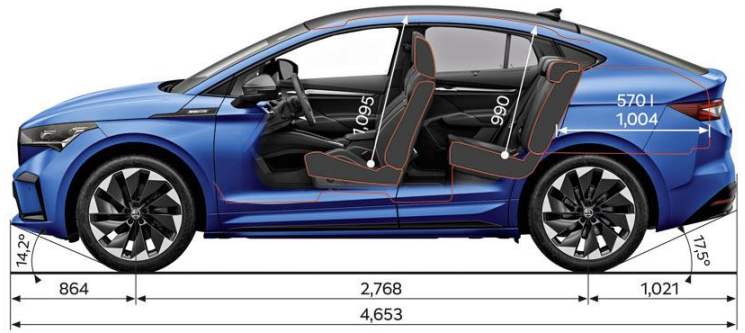

Moon White
Metallic

Energy Blue
Solid

Race Blue
Metallic

Graphite Grey
Metallic