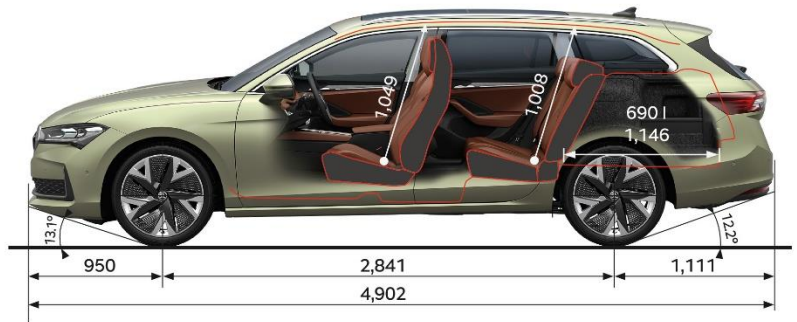

Pure White
Uni